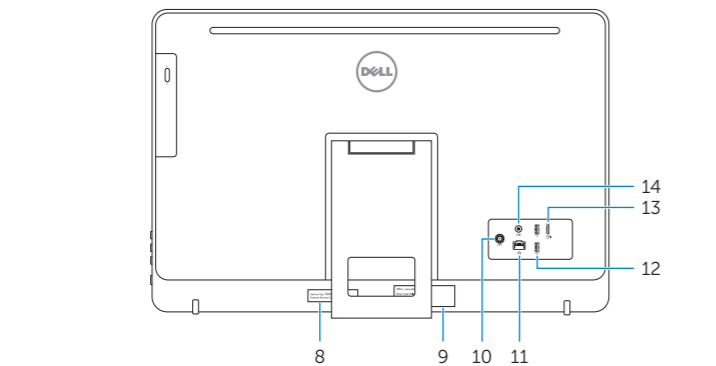

Features

Fitur | Özellikler | Tính năng | الميزات

1. Microphone (on computers with touchscreen display only)
2. Microphone (on computers with non-touchscreen display only)
3. Camera-status light
4. Camera
5. Media-card reader
6. USB 3.0 ports (2)
7. Headset port
8. Service Tag label
9. Regulatory label

10. Power-adaptor port
11. Network port
12. USB 2.0 ports (2)
13. HDMI-out port (Inspiron 24-3455 only)
14. Audio-out port
15. Power button
16. Screen-off button
17. Brightness control buttons (2)
18. Optical drive (optional)

1. Mikrofon (sadece dokunmatik ekranlı bilgisayarlarda)
2. Mikrofon (sadece dokunmatik ekranlı bilgisayarlarda)
3. Kamera durum ışığı
4. Kamera
5. Ortam kartı okuyucu
6. USB 3.0 bağlantı noktaları (2)
7. Mikrofonlu kulaklık bağlantı noktası
8. Servis Etiketi
9. Yasal etiket

10. Güç adaptörü bağlantı noktası
11. Ağ bağlantı noktası
12. USB 2.0 bağlantı noktaları (2)
13. HDMI-çıkış bağlantı noktası (sadece Inspiron 24-3455)
14. Ses çıkışı bağlantı noktası
15. Güç düğmesi
16. Ekran kapatma düğmesi
17. Parlaklık ayarı düğmeleri (2)
18. Optik sürücü (isteğe bağlı)

10. منفذ مهاتي التيار
11. منفذ الشبكة
12. منافذ USB 2.0 (2)
13. منفذ خرج HDMI (طراز Inspiron 24-3455 فقط)
14. منفذ إخراج الصوت
15. زر التشغيل
16. زر إيقاف تشغيل الشاشة
17. أزرار التحكم في السطوع (2)
18. محرك أقراص ضوئية (اختياري)

1. ميكروفون (على أجهزة الكمبيوتر المزودة بشاشة عرض لمسية فقط)
2. ميكروفون (على أجهزة الكمبيوتر غير المزودة بشاشة عرض لمسية فقط)
3. مصباح حالة الكاميرا
4. كاميرا
5. قارئ بطاقات الوسائط
6. منافذ USB 3.0 (2)
7. منفذ سماعة الرأس
8. ملصق رمز الخدمة
9. الملصق التنظيمي